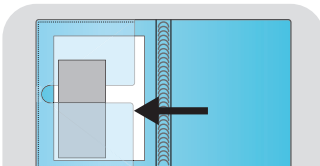

NORMAL SIZE OF SPINE

Pink Blue Green Orange Yellow Clear

**SWING LOGICAL
BINDER NOTEBOOK/ MIDDLE B5/ 7mm
BN-B503A**

Color: Pink/ Blue/ Green/ Orange/ Yellow/ Clear
Size: B5/ Number of sheets: 20
Measurement: 0.047m3/ Qty/ Ctn: 10/40

SLIM-TYPE, EASY TO BRING

Pink Blue Green Orange Yellow Clear

**SWING LOGICAL
BINDER NOTEBOOK/ SLIM B5/ 7mm
BN-B504A**

Color: Pink/ Blue/ Green/ Orange/ Yellow/ Clear
Size: B5/ Number of sheets: 20
Measurement: 0.056m3/ Qty/ Ctn: 10/60

WIDER SPINE TO KEEP MORE

Pink Blue Green Orange Yellow Clear

**SWING LOGICAL
BINDER NOTEBOOK/ WIDE A4/ 7mm
BN-A402A**

Color: Pink/ Blue/ Green/ Orange/ Yellow/ Clear
Size: A4/ Number of sheets: 20
Measurement: 0.050m3/ Qty/ Ctn: 10/30

Easily open and close by slide-type binding.

With a pocket inside the binder notebook

With a index sticker