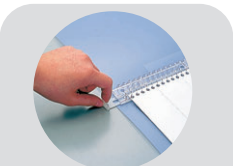

NORMAL SIZE OF SPINE

Pink Blue Green Orange Yellow Clear

**SWING LOGICAL
BINDER NOTEBOOK/ MIDDLE B5/ 7mm
BN-B503A**

Color: Pink/ Blue/ Green/ Orange/ Yellow/ Clear
Size: B5/ Number of sheets: 20
Measurement: 0.047m3/ Qty/ Ctn: 10/40

SLIM-TYPE, EASY TO BRING

Pink Blue Green Orange Yellow Clear

**SWING LOGICAL
BINDER NOTEBOOK/ SLIM B5/ 7mm
BN-B504A**

Color: Pink/ Blue/ Green/ Orange/ Yellow/ Clear
Size: B5/ Number of sheets: 20
Measurement: 0.056m3/ Qty/ Ctn: 10/60

WIDER SPINE TO KEEP MORE

Pink Blue Green Orange Yellow Clear

**SWING LOGICAL
BINDER NOTEBOOK/ WIDE A4/ 7mm
BN-A402A**

Color: Pink/ Blue/ Green/ Orange/ Yellow/ Clear
Size: A4/ Number of sheets: 20
Measurement: 0.050m3/ Qty/ Ctn: 10/30